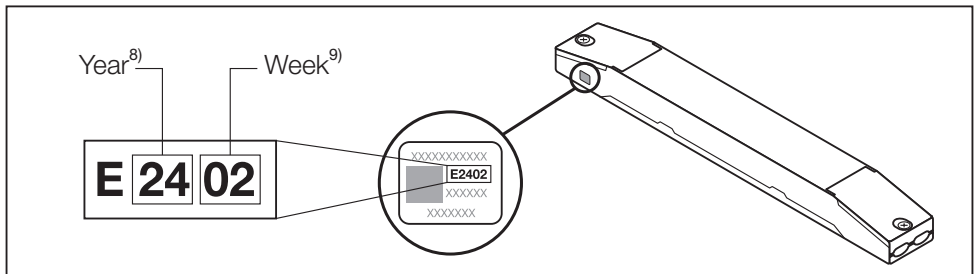

www.casambi.com

inventronics