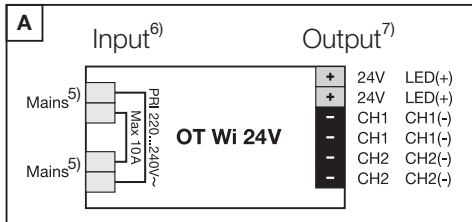

OPTOTRONIC® LED Power Supply

OT Wi 160/220-240/24 2CH CA

1)

OPTOTRONIC® INTELLIGENT
OT Wi 160/220-240/24 2CH CA
Constant Voltage LED Power Supply

P _{rated} [W]	U _{rated} [V]	U _o /f _o	I _o [A]	λ	t _c [°C]
160	24,2	220-240 V 50/60 Hz	0,77	0,92C-0,99	-20...45
140	24,2	220-240 V DC	0,72	---	-20...45

2)

2CH	TW	
CH1	CH1	WARM
CH2	CH2	COLD

t_c = 90°C

3)

U-OUT = 25 V
LED output only

- 24V (+)
- 24V (+)
- CH1 (-)
- CH1 (-)
- CH2 (-)
- CH2 (-)

SECC

OSRAM
Designed and Engineered in Italy
Made in China

CASAMBI

CE UK RoHS WEEE Y10 M M dimmable 0.4%~100%

picture only for reference, valid print on product⁴⁾

Tunable white	Single channel
WW, CW, CH1 CH2	W

C16	13
C10	8
	57 A
T_H	280 μs
V_{NAC}	198–264 V
V_{NDC}	176–276 V