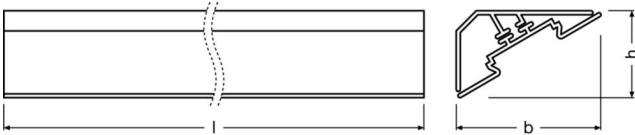

FX-QMW-G1 -TK30D46H27-300

Corner surface wide profile 46x27mm | Accessories for Flexible LED strips

Product family features

- Can be easily combined with covers for homogeneous light distribution
- Clips for easy installation and maintenance
- Compatible with Linearlight Flex
- Ideal even for lighting in confined spaces
- Compatible with TEC Flex

Technical data

Dimensions & weight

Length US	118.1 in
Width US	1.81 in
Height US	1.06 in
Product weight US	45.40 oz

Logistical data

Commodity code	76042990900
Box composition	1 Pieces

Environmental information

Download Data

File		
Eulumdat	Compressed	▶Eulumdat_FX-QMW-G1-TK30D46H27-300_CFDB
Eulumdat	Compressed	▶Eulumdat_FX-QMW-G1-TK30D46H27-300_CRD

Logistical Data

Product code	Product description	Packaging unit (Pieces/Unit)	Dimensions (length x width x height)	Volume	Gross weight
6937186148407 INVENTRONICS	FX-QMW-G1 - TK30D46H27-300	Shipping carton box 10 Pieces	118.9 x 5.91 x 5.91 in	2.40 ft ³	50.55 oz